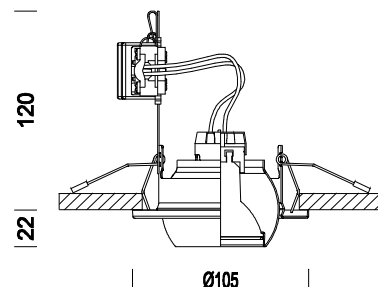

## Luna 1 - POWERLED 4000K

Code	Gear	Kg	Colour	Dimensions	lamp
22063012-00	CLD S+L	0.30	white	0x0x120 Ø102	POWERLED white-650lm-3000K-25°
22063073-00	CLD S+L	0.30	met. silver	0x0x120 Ø102	POWERLED white-650lm-3000K-25°
22063064-00	CLD S+L	0.30	chrome	0x0x120 Ø102	POWERLED white-650lm-3000K-25°
22063095-00	CLD S+L	0.30	Gold	0x0x120 Ø102	POWERLED white-650lm-3000K-25°

These adjustable recessed spotlights, of moderate height, are ideal for installation in low false ceilings or display shelves, and are extremely easy to install.

Housing: Die-cast zamak, with a steel bracket holding the terminal block. Includes springs for recessed mounting.

Separate transformer required (code 22090837-00 max 4 spot - 350mA)