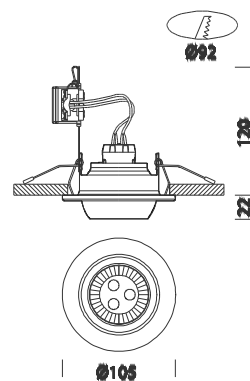

Luna 1 - LED 7W - DIMM - 220-240V

Code	Gear	Kg	Colour	Dimensions	W Tot	lamp
22062710-00	CLD CELL	0.30	white	0x0x120 Ø105	7	POWERLED 7W-GU10-450lm-3000K - 25°
22062760-00	CLD CELL	0.30	chrome	0x0x120 Ø105	7	POWERLED 7W-GU10-450lm-3000K - 25°
22062770-00	CLD CELL	0.30	met. silver	0x0x120 Ø105	7	POWERLED 7W-GU10-450lm-3000K - 25°
22062780-00	CLD CELL	0.30	Gold	0x0x120 Ø105	7	POWERLED 7W-GU10-450lm-3000K - 25°

These adjustable recessed spotlights, of moderate height, are ideal for installation in low false ceilings or display shelves, and are extremely easy to install.
 Housing: Die-cast zamak, with a steel bracket holding the terminal block. Includes springs for recessed mounting.
 Coating: Humidity-resistant acrylic-resin liquid paint, UV-stabilised, . A different galvanic finishing process is used for chromium-plated and polished brass versions.
 Regulations: Manufactured in accordance with standards EN60598 - 1 - CEI 34.21. Degree of protection in accordance with standards EN60529.