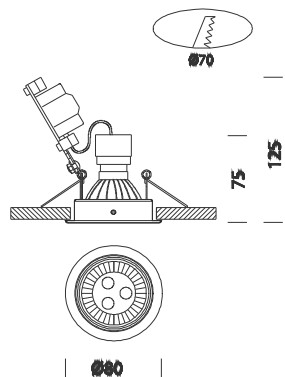

Janus - POWERLED 7W - 220-240V

Code	Gear	Kg	Colour	Dimensions	W Tot	lamp
22062119-00	CLD CELL-D	0.25	white	0x0x125 Ø80	7	POWERLED 7W-450lm-3000K - 40°
22062179-00	CLD CELL-D	0.25	met. silver	0x0x125 Ø90	7	POWERLED 7W-450lm-3000K - 40°

Small-size, adjustable-angle, recessed spotlights, made of steel.

Optionally these fixtures can be installed on shooks (step 100)

Housing: Steel, with a steel bracket holding the terminal block. Includes springs for recessed mounting.