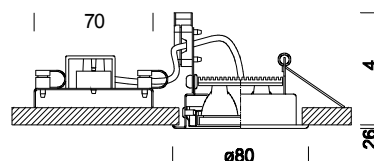

Janus LED RGB FULLCOLOR

Code	Gear	Kg	Colour	Dimensions	lamp
22062116-00	CLD S+L	0.30	white		POWERLED 3x3.2W RGB-R 84lm G 144lm B 36lm
22062133-00	CLD S+L	0.30	black	0x0x80 Ø64	POWERLED 3x3.2W RGB-R 84lm G 144lm B 36lm
22062174-00	CLD S+L	0.30	met. silver	0x0x80 Ø64	POWERLED 3x3.2W RGB-R 84lm G 144lm B 36lm
22062166-00	CLD S+L	0.30	chrome	0x0x80 Ø64	POWERLED 3x3.2W RGB-R 84lm G 144lm B 36lm
22062197-00	CLD S+L	0.30	shiny brass	0x0x80 Ø64	POWERLED 3x3.2W RGB-R 84lm G 144lm B 36lm

Small-size, adjustable-angle, recessed spotlights, made of steel.

Optionally these fixtures can be installed on shooks (step 100)

Housing: Steel, with a steel bracket holding the terminal block. Includes springs for recessed mounting.