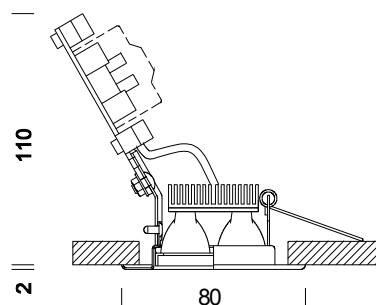

Janus LED 3000K

Code	Gear	Kg	Colour	Dimensions	lamp
22062111-00	CLD S+L	0.30	white	0x0x110 Ø80	POWERLED white-650lm-3000K-25°
22062134-00	CLD S+L	0.30	black	0x0x110 Ø80	POWERLED white-650lm-3000K-25°
22062172-00	CLD S+L	0.30	met. silver	0x0x110 Ø80	POWERLED white-650lm-3000K-25°
22062167-00	CLD S+L	0.30	chrome	0x0x110 Ø80	POWERLED white-650lm-3000K-25°
22062193-00	CLD S+L	0.30	shiny brass	0x0x110 Ø80	POWERLED white-650lm-3000K-25°
22062010-00	CLD S+L	0.30	white	0x0x110 Ø80	POWERLED white-540lm-3000K-10°
22062030-00	CLD S+L	0.30	black	0x0x110 Ø80	POWERLED white-540lm-3000K-10°
22062060-00	CLD S+L	0.30	chrome	0x0x110 Ø80	POWERLED white-540lm-3000K-10°
22062070-00	CLD S+L	0.30	met. silver	0x0x110 Ø80	POWERLED white-540lm-3000K-10°
22062090-00	CLD S+L	0.30	shiny brass	0x0x110 Ø80	POWERLED white-540lm-3000K-10°
22062011-00	CLD S+L	0.30	white	0x0x110 Ø80	POWERLED white-540lm-3000K-60°
22062031-00	CLD S+L	0.30	black	0x0x110 Ø80	POWERLED white-540lm-3000K-60°
22062061-00	CLD S+L	0.30	chrome	0x0x110 Ø80	POWERLED white-540lm-3000K-60°
22062071-00	CLD S+L	0.30	met. silver	0x0x110 Ø80	POWERLED white-540lm-3000K-60°
22062091-00	CLD S+L	0.30	shiny brass	0x0x110 Ø80	POWERLED white-540lm-3000K-60°
22066010-00	CLD S+L	0.30	white	0x0x110 Ø80	POWERLED white-450lm-3000K-10°
22066030-00	CLD S+L	0.30	black	0x0x110 Ø80	POWERLED white-450lm-3000K-10°
22066060-00	CLD S+L	0.30	chrome	0x0x110 Ø80	POWERLED white-450lm-3000K-10°
22066070-00	CLD S+L	0.30	met. silver	0x0x110 Ø80	POWERLED white-450lm-3000K-10°
22066090-00	CLD S+L	0.30	shiny brass	0x0x110 Ø80	POWERLED white-450lm-3000K-10°
22066011-00	CLD S+L	0.30	white	0x0x110 Ø80	POWERLED white-450lm-3000K-25°