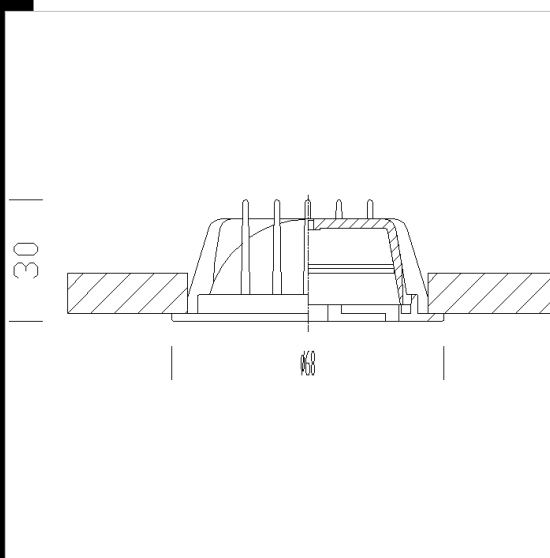

Download

DXF 2D
- 61815.dxf

Marte 3 LED without glass

These very small recessed spotlights are ideal whenever the surface's thickness is moderate and the fixture's overall size in the upper part must be minimum. Suitable for interior decoration, furniture, kitchens, shelves.

Housing: die-cast zamak.

Regulations: Manufactured in accordance with standards EN60598 - 1 - CEI 34.21. Degree of protection in accordance with standards EN60529.

Code	Gear	Kg	Watt	Base	Lamps	Colour
22061816-00	CLD S+L	0,10	LED white		--	WHITE
22061806-00	CLD S+L	0,09	LED white		--	BLACK