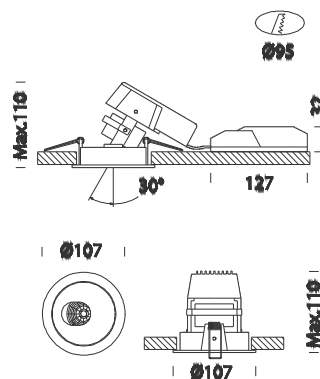

Atlas 5 - hole

Code	Gear	Kg	Colour	Dimensions	W Tot	lamp
22061716-00	CLD CTL	0.50	white	0x0x110 Ø107	15	LED 15W white-790lm-3000K-CRI 80

The range of products, Atlas has been extended with the addition of new LED versions featuring different power ratings.

Body: Die-cast aluminum with heat sink.

Reflector: satin aluminum high efficiency. Complete with brackets for recessing.

LED 3000K - 790lm - CRI80 - 40000h