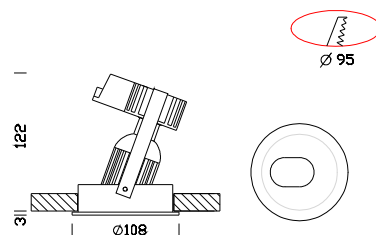

Atlas 2 LED 7W DIMM - adjustable

Code	Gear	Kg	Colour	Dimensions	W Tot	lamp
22061773-00	CLD CELL-D	0.20	met. silver	0x0x122 Ø108	7	POWERLED 7W-GU10-450lm-3000K - 30°
22061713-00	CLD CELL-D	0.20	white	0x0x122 Ø108	7	POWERLED 7W-GU10-450lm-3000K - 30°

These very small recessed spotlights are ideal whenever the surface's thickness is moderate and the fixture's overall size in the upper part must be minimum. Suitable for interior decoration, furniture, kitchens, shelves. Housing adjustable die-cast zamak.

Regulations: Manufactured in accordance with standards EN60598 - 1 - CEI 34.21. Degree of protection in accordance with standards EN60529.

LED 7W - 230V - 450lm - 2750k - CRI 80 - 30° - 25000h