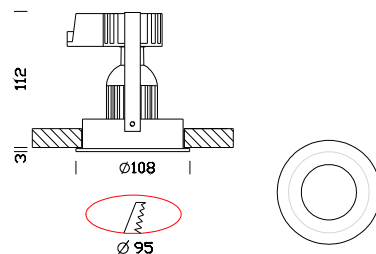

## Atlas 3 LED 7W DIMM 40mm

Code	Gear	Kg	Colour	Dimensions	W Tot	lamp
22061674-00	CLD CELL-D	0.20	met. silver	0x0x112 Ø108	7	POWERLED 7W-GU10-450lm-3000K - 30°
22061614-00	CLD CELL-D	0.20	white	0x0x112 Ø108	7	POWERLED 7W-GU10-450lm-3000K - 30°

These very small recessed spotlights are ideal whenever the surface's thickness is moderate and the fixture's overall size in the upper part must be minimum. Suitable for interior decoration, furniture, kitchens, shelves.  
 Housing: Sheet steel or die-cast zamak.  
 Lampholder: Ceramic with silver-plated contacts.  
 Regulations: Manufactured in accordance with standards EN60598 - 1 - CEI 34.21. Degree of protection in accordance with standards EN60529.  
 LED 7W - 230V - 450lm - 3000k - CRI 80 - 30° - 25000h