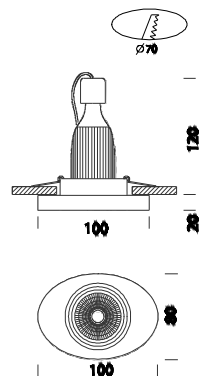

## Glass - home oval

Code	Gear	Kg	Colour	Dimensions	lamp
22061462-00	CLD CELL-D	0.30	chrome	100x80x120	LED Sharp 7W-GU10-450lm-2750k-CRI>80

Recessed spotlights are being increasingly used as decoration items where light, design and materials create innovative and prestigious solutions. The frame in coloured glass, with either round or square profile, makes Glass an ideal solution to upgrade or enhance the lighting system with a touch of personality, choosing from a range of bright colours or more neutral tones. Glass is equipped with 230V LEDs for outstanding performance and low energy costs. Available In three light beam angles to provide either general or accent lighting.