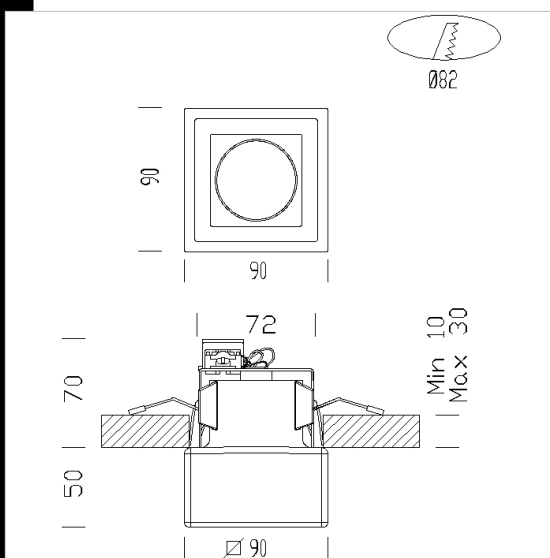

Cristal 4 - MASTERLED 12V - transparent

A line of small-size recessed spotlights, in different colours to produce unique light effects. Made of coloured glass.

Housing: Coloured glass with a steel structure holding the terminal block and the brackets for recessed mounting.

Regulations: Manufactured in accordance with standards EN60598 - CEI 34 -21. Degree of protection in accordance with standards EN60529.

MASTERLED: particularly suited for public spaces such as reception halls, entrance lobbies, corridors, stairways and bathrooms where lights stay on all day, 40,000 hours of lifespan, and 80% energy saving compared to ALO 35W. LED: 7W - 1450cd - 2700K - CRI80

Code	Gear	Kg	Watt	Base	Lamps	Colour
22060810-00	CLD S+L	0,55	MASTERLED 7W	GU5.3	1450cd-2700K - 25°-CRI 80	WHITE
22060832-00	CLD S+L	0,55	MASTERLED 7W	GU5.3	1450cd-2700K - 25°-CRI 80	AQUAMARINE
22060892-00	CLD S+L	0,55	MASTERLED 7W	GU5.3	1450cd-2700K - 25°-CRI 80	AMBER
22060862-00	CLD S+L	0,55	MASTERLED 7W	GU5.3	1450cd-2700K - 25°-CRI 80	LIGHT BLUE