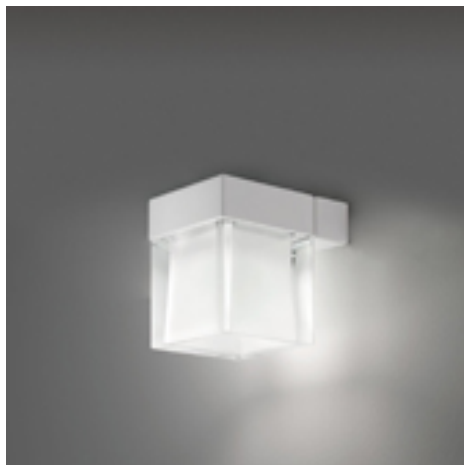

Cubic Wall mounting

Code	Gear	Kg	Colour	Dimensions
22060213-00	S	2.20	Silver + White glass	148x105x145
22060274-00	S	2.20	silver + silver glass	148x105x145

Housing: Coloured glass with an aluminium structure holding the terminal block and the brackets for recessed mounting.

Lampholder: Ceramic with silver-plated contacts.

Regulations: Manufactured in accordance with standards EN60598 - CEI 34 -21. Degree of protection in accordance with standards EN60529.