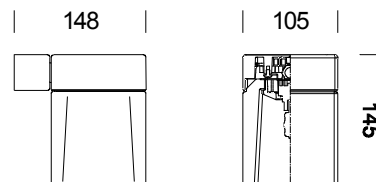

Cubic Wall mounting

Code	Gear	Kg	Colour	Dimensions
22060213-00	S	2.20	Silver + White glass	148x105x145
22060274-00	S	2.20	silver + silver glass	148x105x145

Housing: Coloured glass with an aluminium structure holding the terminal block and the brackets for recessed mounting.

Lampholder: Ceramic with silver-plated contacts.

Regulations: Manufactured in accordance with standards EN60598 - CEI 34 -21. Degree of protection in accordance with standards EN60529.