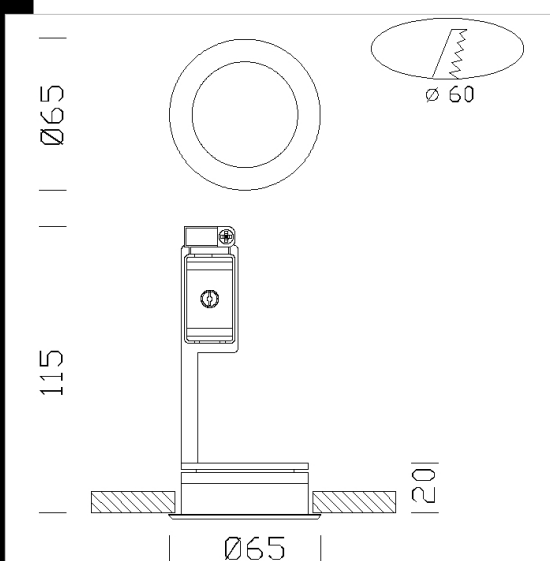

Download

DXF 2D
- lift2.dxf

Lift 2 LED

These very small recessed spotlights are ideal whenever the surface's thickness is moderate and the fixture's overall size in the upper part must be minimum. Suitable for interior decoration, furniture, kitchens, shelves.

Housing: Sheet steel or die-cast zamak.

Regulations: Manufactured in accordance with standards EN60598 - 1 - CEI 34.21. Degree of protection in accordance with standards EN60529.

LED 6x0.5W - 126lm - 4000K

Code	Gear	Kg	Watt	Base	Lamps	Colour
22060015-00	CLD S+L	0,10	LED white 6x0.5W		126lm-4000K-	WHITE
22060035-00	CLD S+L	0,10	LED white 6x0.5W		126lm-4000K-	BLACK
22060075-00	CLD S+L	0,10	LED white 6x0.5W		126lm-4000K-	SILVER
22060065-00	CLD S+L	0,10	LED white 6x0.5W		126lm-4000K-	CHROME