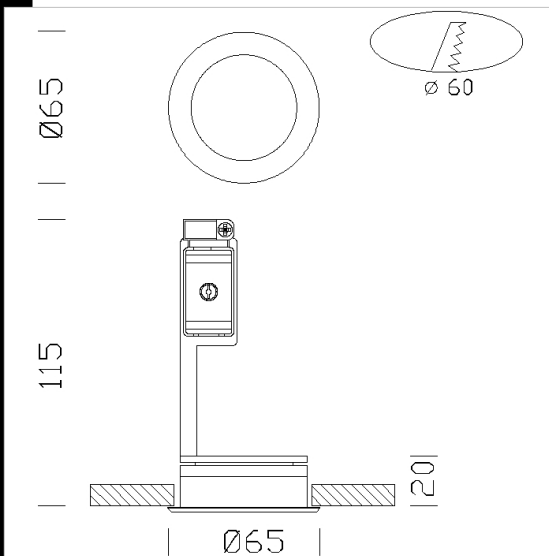

Download

DXF 2D
- lift2.dxf

Lift 2 LED

These very small recessed spotlights are ideal whenever the surface's thickness is moderate and the fixture's overall size in the upper part must be minimum. Suitable for interior decoration, furniture, kitchens, shelves.

Housing: Sheet steel or die-cast zamak.

Regulations: Manufactured in accordance with standards EN60598 - 1 - CEI 34.21. Degree of protection in accordance with standards EN60529.

LED 6x0.5W - 126lm - 4000K

Code	Gear	Kg	Watt	Base	Lamps	Colour
22060065-00	CLD S+L	0,10	LED white 6x0.5W		126lm-4000K-	CHROME
22060075-00	CLD S+L	0,10	LED white 6x0.5W		126lm-4000K-	SILVER
22060015-00	CLD S+L	0,10	LED white 6x0.5W		126lm-4000K-	WHITE