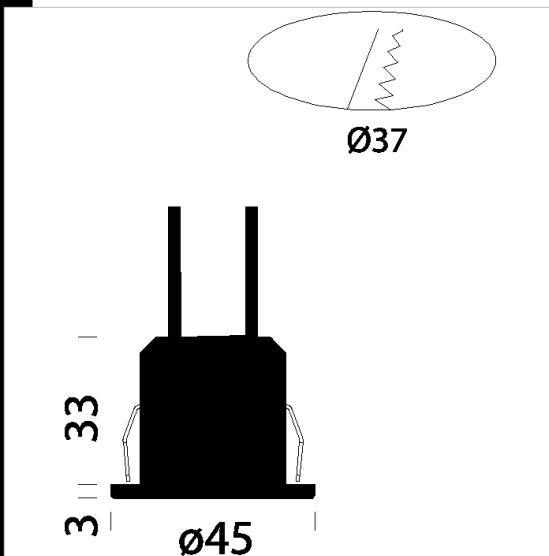

Lift - KIT EM

These very small recessed spotlights are ideal whenever the surface's thickness is moderate and the fixture's overall size in the upper part must be minimum. Suitable for interior decoration, furniture, kitchens, shelves.

Housing: in die cast aluminium

EM: 3h

Regulations: Manufactured in accordance with standards EN60598 – 1 - CEI 34.21. Degree of protection in accordance with standards EN60529.

Code	Gear	Kg	Watt	Base	Lamps	Colour
22060014-00	CLD S+L	0,50	LED white	-	143lm-4000K-na	Met. Silver