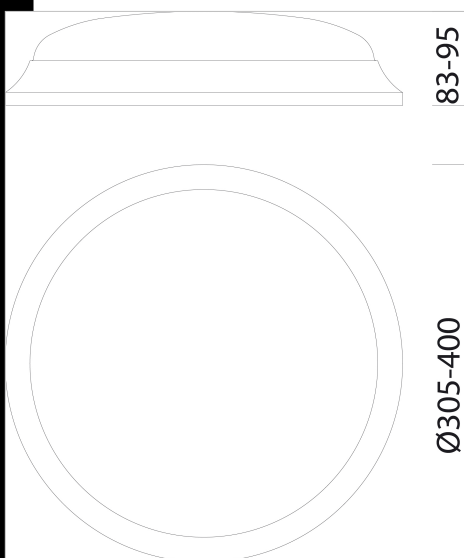

Download

DXF 2D
- tortuga.dxf

Montaggi
- TORTUGA rev5.pdf

Tortuga

Housing: vandal-resistant, self-extinguishing polycarbonate. Diffuser: In clear polycarbonate, anti-dazzle, vandal resistant.
Manufactured in accordance with EN 60598-CEI 34-21 standards. Degree of protection in accordance with EN 60529 standards.

Code	Gear	Kg	Lumen Output-K-CRI	WTot	Colour
22042410-00	CLD	0,65	LED-1300lm-3000K-CRI>80	17 W	WHITE
22042411-00	CLD	0,66	LED-1488lm-4000K-CRI>80	17 W	WHITE
22042412-00	CLD	1,19	LED-2403lm-3000K-CRI>80	28 W	WHITE
22042413-00	CLD	1,21	LED-2614lm-4000K-CRI>80	28 W	WHITE

The reported luminous flux is the flux emitted by the light source with a tolerance of $\pm 10\%$ compared to the indicated value. The W tot column indicates the total wattage absorbed by the system without exceeding 10% of the indicated