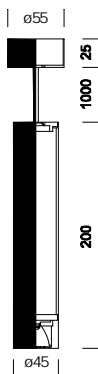

Stilo - suspension - SP1

Code	Gear	Colour	Dimensions	lamp
22041610-00	CLD CELL	white	0x0x220 Ø45	POWERLED white-80lm-4200K-25°
22041660-00	CLD CELL	nat. oxid.	0x0x200 Ø45	POWERLED white-80lm-4200K-25°

Housing : in aluminium.