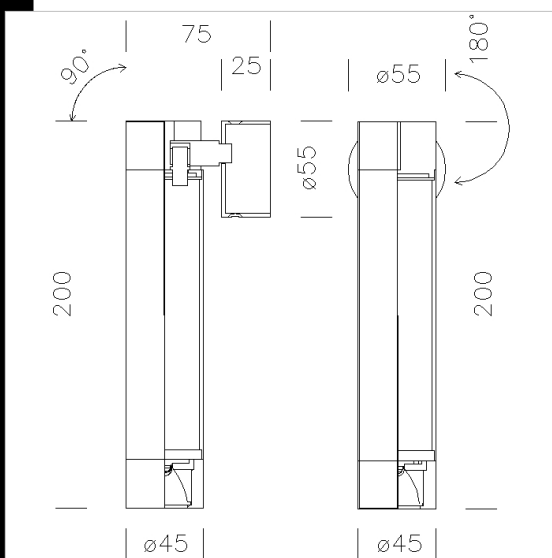

Download

DXF 2D
- 41510.dxf

Stilo - base - PA2

Housing : in aluminium.

Regulations: manufactured in compliance with EN 60598-1-CEI 34.21 standards, protection level according to EN 60529 standards.

Lamps: Supplied with 8-11w WHITE LED

Code	Gear	Kg	Watt	Base	Lamps	Colour
22041512-00	CLD CELL	0,70	MASTERLED 7W	GU5.3	1450cd-2700K - 25°-CRI 80	WHITE
22041561-00	CLD CELL	0,70	MASTERLED 7W	GU5.3	1450cd-2700K - 25°-CRI 80	OXIDIZED
22041513-00	CLD CELL-D	0,20	MASTERLED 10W	-	410lm-2700k - 24°-na	WHITE
22041563-00	CLD CELL-D	0,60	MASTERLED 10W	-	410lm-2700k - 24°-na	OXIDIZED