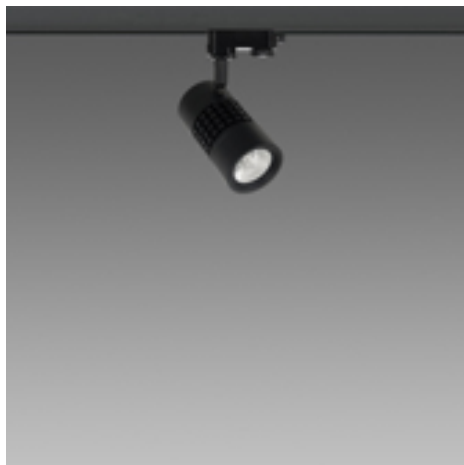

Spot B/W 1

Code	Gear	Kg	Colour	Dimensions	W Tot	lamp
22040630-00	CLD CELL-D	1.80	black	132x70x200 Ø70	13	LED COB 13W-1250lm-3000K - 38°-CRI 82
22040610-00	CLD CELL-D	1.80	white	132x70x200 Ø70	13	

Black Spot LED is the latest addition to the Fosnova spotlight family. Thanks to its cylinder-shaped aluminium case, this luminaire can be easily used anywhere to obtain light effects capable of enhancing any type of interior design.

Housing: in die-cast aluminium.

Reflector: in die-cast aluminium with anodised heat sink.

Coating: UV-resistant polyester epoxy powder coating.

Equipment: adjustable around its vertical axis from 0° to 355°

Standard: manufactured pursuant to EN 60598-1-CEI 34.21 and with a degree of protection pursuant to EN 60529.

Universal Adapter

LED: high-efficiency light sources 3000K - 13W - 1250lm - CRI82 - 38°

LED: Luminous flux maintenance L70B50: 50.000h.