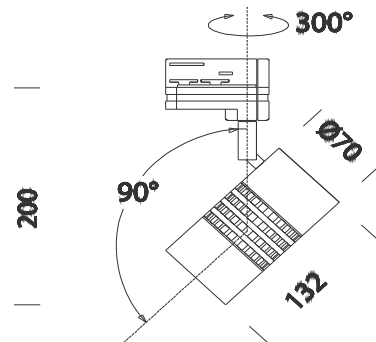

Spot B/W 1

Code	Gear	Kg	Colour	Dimensions	W Tot	lamp
22040630-00	CLD CELL-D	1.80	black	132x70x200 Ø70	13	LED COB 13W-1250lm-3000K - 38°-CRI 82
22040610-00	CLD CELL-D	1.80	white	132x70x200 Ø70	13	

Black Spot LED is the latest addition to the Fosnova spotlight family. Thanks to its cylinder-shaped aluminium case, this luminaire can be easily used anywhere to obtain light effects capable of enhancing any type of interior design.

Housing: in die-cast aluminium.

Reflector: in die-cast aluminium with anodised heat sink.

Coating: UV-resistant polyester epoxy powder coating.

Equipment: adjustable around its vertical axis from 0° to 355°

Standard: manufactured pursuant to EN 60598-1-CEI 34.21 and with a degree of protection pursuant to EN 60529.

Universal Adapter

LED: high-efficiency light sources 3000K - 13W - 1250lm - CRI82 - 38°

LED: Luminous flux maintenance L70B50: 50.000h.