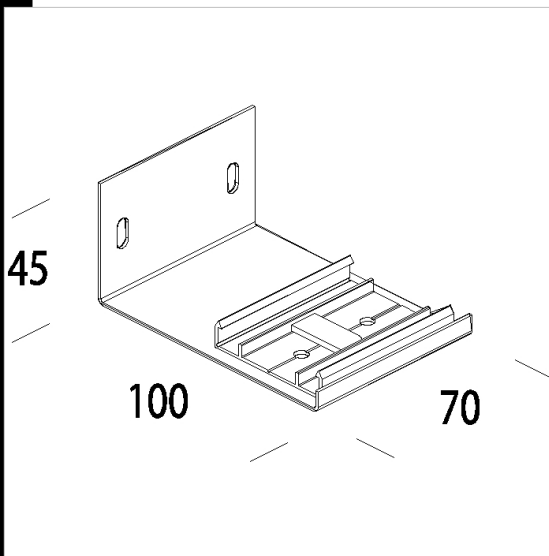

Bracket - Liset IP65

Download

DXF 2D
- 25806.dxf

Code	Kg	WTot	Colour
22025806-00	0.15	0 W	STAINLESS STEEL

Products

- Liset IP sessantacinque

- Minilinea A - Dark - UGR<19

- Liset IP sessantacinque LED

The reported luminous flux is the flux emitted by the light source with a tolerance of $\pm 10\%$ compared to the indicated value. The W tot column indicates the total wattage absorbed by the system without exceeding 10% of the indicated