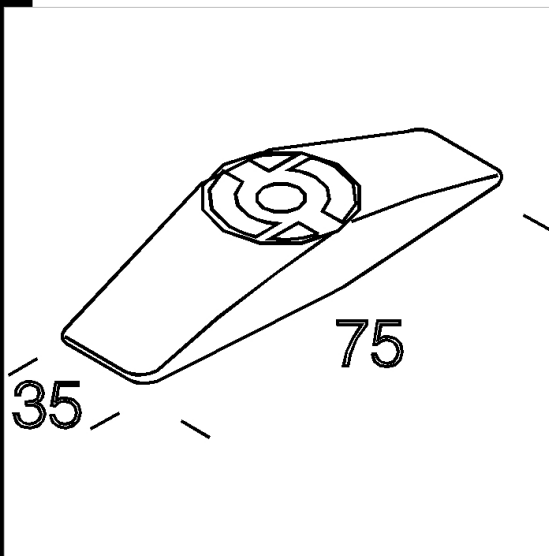

Ceiling connection

For direct ceiling installation.
Max load: 6 kg. Always use 2 pcs.

Code	Kg	WTot	Colour
22005225-00	0.03	0 W	BLACK
22005325-00	0.03	0 W	WHITE
22005384-00	0.03	0 W	SILVER

Products

- Maxi Liset IP54 LED

- Maxi Liset IP40 LED

- Maxi Liset IP54

- Maxi Liset IP40 - Full light

The reported luminous flux is the flux emitted by the light source with a tolerance of $\pm 10\%$ compared to the indicated value. The W tot column indicates the total wattage absorbed by the system without exceeding 10% of the indicated