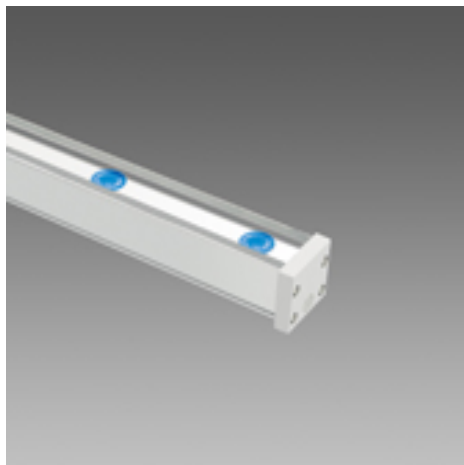

## Liset IP sessantacinque RGB - 35mm lens

Code	Gear	Colour	Dimensions	W Tot	lamp
22017173-00	CLD S+L	nat. oxid.	610x45x45	20	LED 6x3.2W RGB
22017175-00	CLD S+L	nat. oxid.	1210x45x45	40	LED 12x3.2W RGB

HOUSING : made of oxidized extruded aluminium.

HEAD : made of die-cast aluminium with polyester coating for exteriors.

DIFFUSER : made of clear polycarbonate, 3 mm thick.

Supplied with Q4 LED lights, RGB, 10°.

Standard connection, max 3.6 m of Liset IP sessantacinque