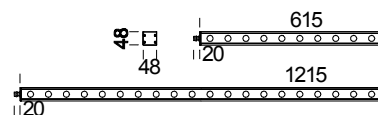

## Liset IP sessantacinque RGB - 35mm lens

Code	Gear	Colour	Dimensions	W Tot	lamp
22017173-00	CLD S+L	nat. oxid.	610x45x45	20	LED 6x3.2W RGB
22017175-00	CLD S+L	nat. oxid.	1210x45x45	40	LED 12x3.2W RGB

HOUSING : made of oxidized extruded aluminium.

HEAD : made of die-cast aluminium with polyester coating for exteriors.

DIFFUSER : made of clear polycarbonate, 3 mm thick.

Supplied with Q4 LED lights, RGB, 10°.

Standard connection, max 3.6 m of Liset IP sessantacinque