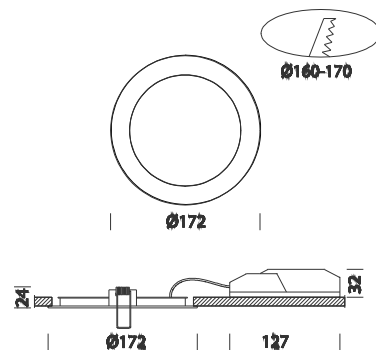

Slim Lex 1 LED

Code	Gear	Kg	Colour	Dimensions	W Tot	lamp
220169010-00	CLD CELL	0.40	white	0x0x24 $\varnothing 172$	12	LED white 12W-900lm-4000K-CRI 80

Housing: in die cast aluminium.

Standards: Products complying with EN 60598-1-CEI 34.21 standards, with a degree of protection in compliance with EN 60529 standards.