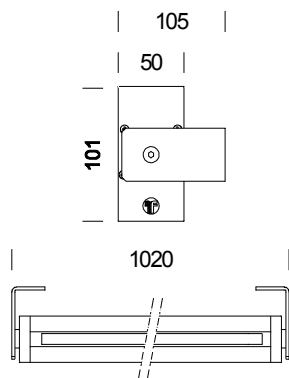

Liset LED white 3200K - Wall Washing

Code	Gear	Colour	Dimensions	lamp
22016778-00	CLD CELL	aluminium	1020x105x101	LED 9x1.1W white-100lm-3200K

Housing: made of oxidized extruded aluminium.

Diffuser: upon request, in clear or frosted polycarbonate, 0.75 mm thick.

The structure comes with brackets for wall applications.

Supplied with 9 WHITE LED lights, 1.1W each, colour 3200K