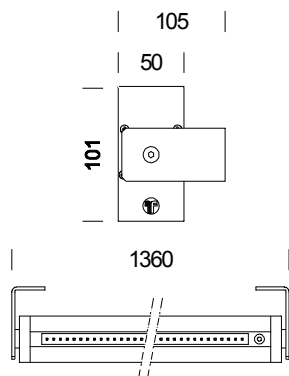

Wall Liset LED

Code	Gear	Colour	Dimensions	lamp
22016776-00	CLD CELL	aluminium	1380x105x101	FL 1x54 + LED blue-G5

Housing: made of extruded and oxidized aluminium.
 Diffuser: clear or matt polycarbonate 0.75mm thick (on request).
 Complete structure of stirrups for the application to wall