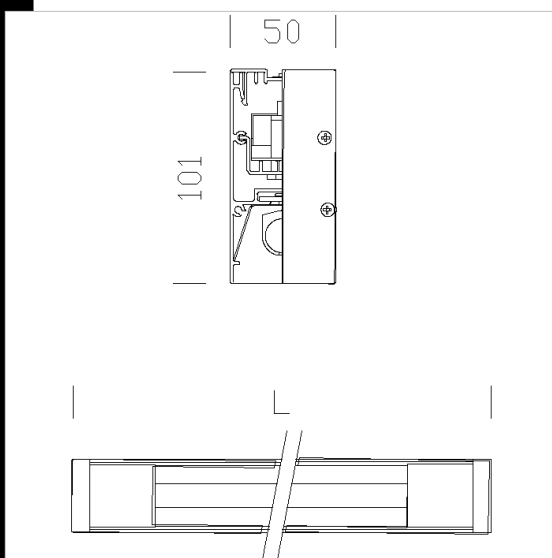

Liset with suspension

Housing: made of extruded and oxidized aluminum.
Diffuser: clear or matt polycarbonate 0.75mm thick (on request).

Download

DXF 2D
- 15976.dxf

Montaggi
- applicazioni_struttura_led.dxf
- 771600_liset.pdf
- struttura_led_a_parete.dxf

Code	Gear	Kg	Watt	Base	Lamps	Colour
22016571-00	CELL	3,35				OXIDIZED
22015978-00	CLD CELL	1,50	binario+LED BLUE		--	OXIDIZED
22016175-00	CELL	5,55	FL 1x54 + binario	G5	--	OXIDIZED
22016473-00	CELL	1,50	FL 1+1x54	G5	4450lm-4000K-Ra 1b	OXIDIZED