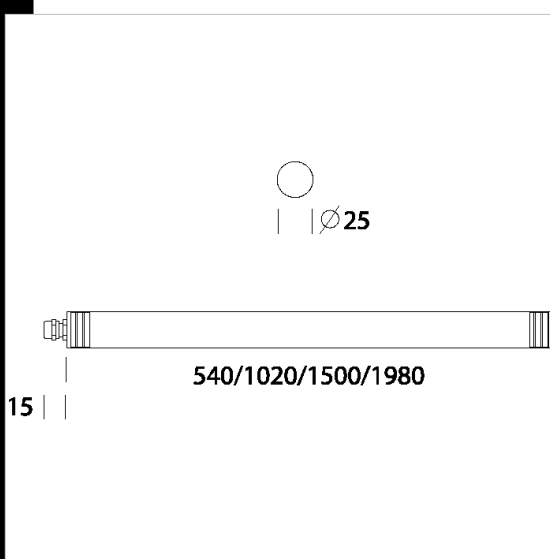

Code	Gear	Kg	Watt	Base	Lamps	Colour
22014370-00	CLD S+L	0,37	LED white 30x0,30W		1100lm-3000K-CRI 85	OXIDIZEDD
22014371-00	CLD S+L	0,62	LED white 60x0,30W		2200lm-3000K-CRI 85	OXIDIZEDD
22014270-00	CLD S+L	0,40	LED white 30x0,30W		1200lm-4000K-CRI 85	OXIDIZEDD
22014372-00	CLD S+L	0,88	LED white 90x0,30W		3300lm-3000K-CRI 85	OXIDIZEDD
22014373-00	CLD S+L	0,23	LED white 120x0,30W		4400lm-3000K-CRI 85	OXIDIZEDD
22014271-00	CLD S+L	0,60	LED white 60x0,30W		2400lm-4000K-CRI 85	OXIDIZEDD
22014272-00	CLD S+L	0,89	LED white 90x0,30W		3600lm-4000K-CRI 85	OXIDIZEDD
22014273-00	CLD S+L	1,13	LED white 120x0,30W		4800lm-4000K-CRI 85	OXIDIZEDD

Accessories

Download

DXF 2D
- microc.dxf