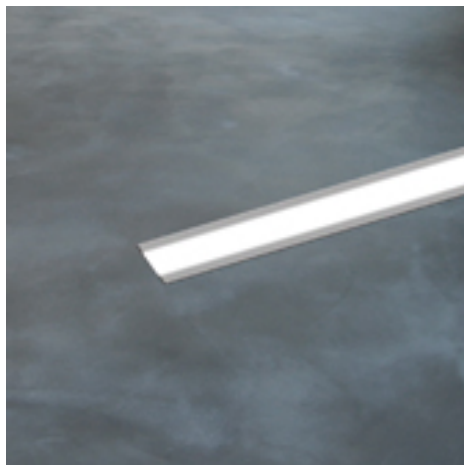

## Linea LED - carriageable

Code	Gear	Colour	Dimensions	lamp
22014074-00	CLD S+L	aluminium	500x34x47	LED 25x0.12W white-4000K
22014075-00	CLD S+L	aluminium	1000x34x47	LED 50x0.12W white-4000K
22014076-00	CLD S+L	aluminium	1500x34x47	LED 75x0.12W white-4000K
22014077-00	CLD S+L	aluminium	2000x34x47	LED 100x0.12W white-4000K

Housing (formwork): in extruded aluminium with edge for floor, wall and ceiling mounting.  
 LED: signal light, in polycarbonate and acrylic material with UV treatment, 20 mm pitch.