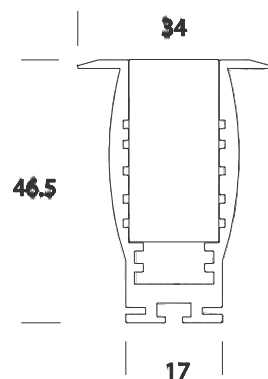

## Linea LED - carriageable

Code	Gear	Colour	Dimensions	lamp
22014074-00	CLD S+L	aluminium	500x34x47	LED 25x0.12W white-4000K
22014075-00	CLD S+L	aluminium	1000x34x47	LED 50x0.12W white-4000K
22014076-00	CLD S+L	aluminium	1500x34x47	LED 75x0.12W white-4000K
22014077-00	CLD S+L	aluminium	2000x34x47	LED 100x0.12W white-4000K

Housing (formwork): in extruded aluminium with edge for floor, wall and ceiling mounting.  
 LED: signal light, in polycarbonate and acrylic material with UV treatment, 20 mm pitch.