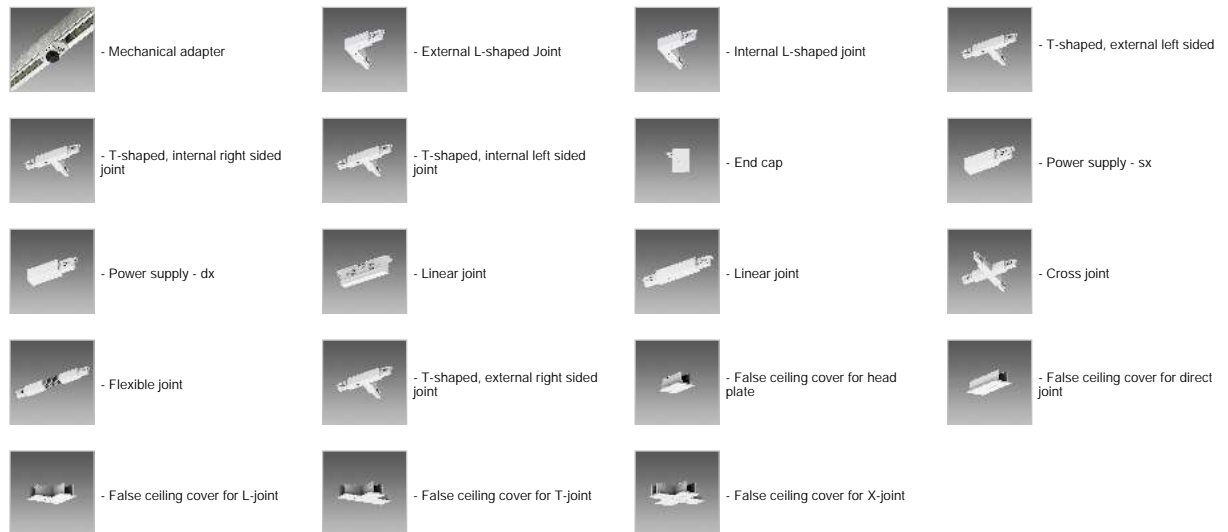

Omnitrack PLUS - recessed - DIMM - 6 conductors

Omnitrack PLUS 6 conductors - recessed: the Omnitrack PLUS track-mounted system is a mixed three-phase system with two additional cables for the management of other signals (for example DALI, DMX).

Code	Gear	Kg	WTot	Colour
22013410-00	S	1,73	0 W	WHITE
22013411-00	S	3,46	0 W	WHITE

Accessori

The reported luminous flux is the flux emitted by the light source with a tolerance of $\pm 10\%$ compared to the indicated value. The W_{tot} column indicates the total wattage absorbed by the system without exceeding 10% of the indicated