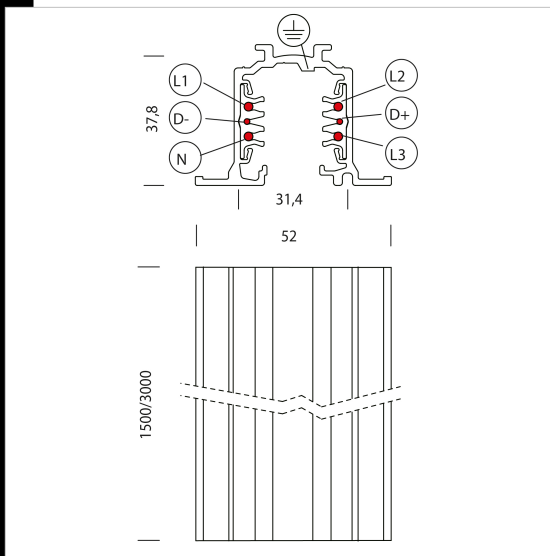

Omnitrack PLUS - recessed - DIMM - 6 conductors

Omnitrack PLUS 6 conductors - recessed: the Omnitrack PLUS track-mounted system is a mixed three-phase system with two additional cables for the management of other signals (for example DALI, DMX).

Code	Gear	Kg	WTot	Colour
22013410-00	S	1,73	0 W	WHITE
22013411-00	S	3,46	0 W	WHITE

Accessori

The reported luminous flux is the flux emitted by the light source with a tolerance of $\pm 10\%$ compared to the indicated value. The W_{tot} column indicates the total wattage absorbed by the system without exceeding 10% of the indicated