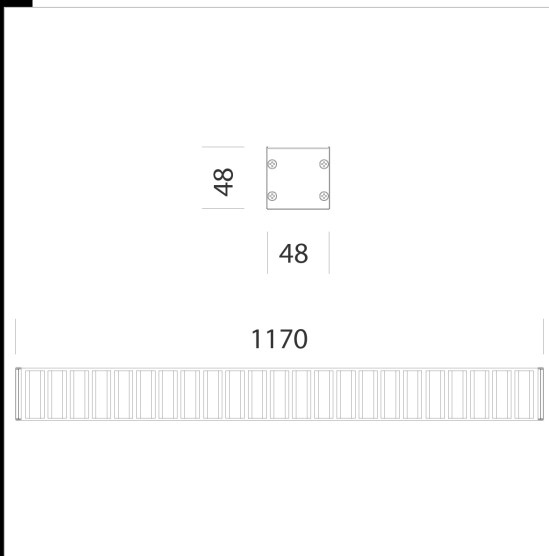

Minilinea A - Dark - UGR<19

Lamp available in the recessed or linear suspended version for direct lighting. Its design is at once neutral and sophisticated, reproducing elegant effects in space. Applications include offices, individual worktops and home interiors. Housing: in extruded aluminium.

Version with dark light louvre: double parabolic louvres, in high-gloss 99.99 aluminium, anti-glare and anti-iridescence, very low luminance with PVD treatment or in double parabolic louvres.

Regulations: Produced according to applicable EN60598-1 CEI 34-21 standards, degree of protection according to EN 60529 standards.

Power factor: >0,95

Luminous flux maintenance: 80% 50000h (L80B20)

Photobiological safety class: exempt group EN62471.

Code	Gear	Kg	Lumen Output-K-CRI	WTot	Colour
22010774-00	CLD CELL	2,15	LED COB-2711lm-4000K-CRI 80	27 W	OXIDIZED