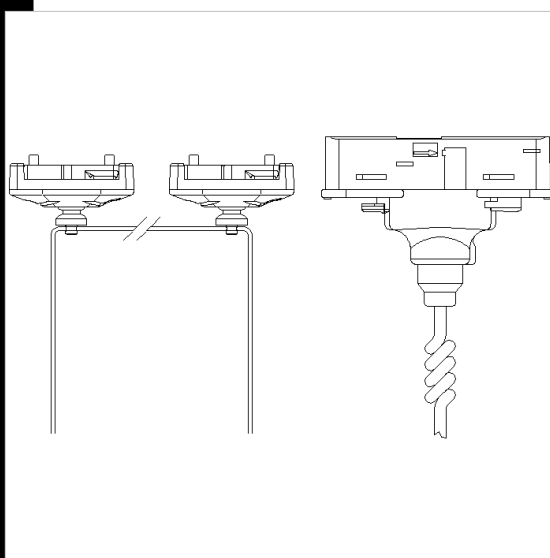

Download

DXF 2D
- g8kssp.dxf

Kit for susp. with spiral cable

Including 2 mechanical adapters, 1 electrical adapter, suspension wire, spiral cable and millimeter adjustment.

Code	Kg	WTot	Colour
22005876-00	0,46	0 W	GREY
22005886-00	0,50	0 W	WHITE
22005806-00	0,44	0 W	BLACK

Prodotti

- GIOtto 4 x ar111 Suspension

The reported luminous flux is the flux emitted by the light source with a tolerance of $\pm 10\%$ compared to the indicated value. The W tot column indicates the total wattage absorbed by the system without exceeding 10% of the indicated