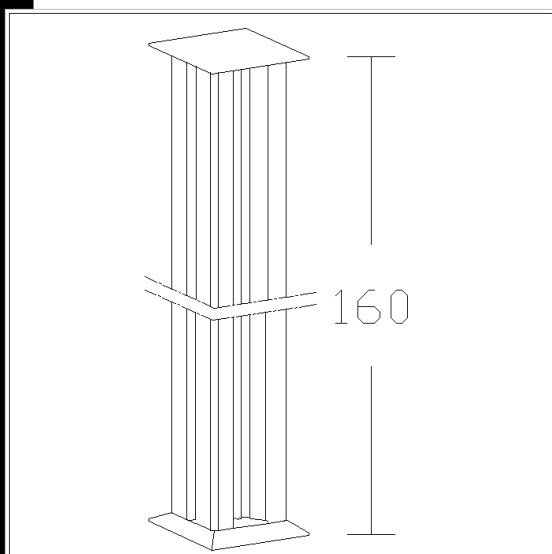

### Upright for Compendio

Aluminium upright. Complete with mount for Compendio and base to be attached to the floor.

**Download**

DXF 2D  
- 5476.dxf

Code	Gear	Kg	WTot	Colour
22005476-00	CN	3,50	0 W	OXIDIZED

**Prodotti**

- Compendio AR single

- Compendio

The reported luminous flux is the flux emitted by the light source with a tolerance of  $\pm 10\%$  compared to the indicated value. The W tot column indicates the total wattage absorbed by the system without exceeding 10% of the indicated