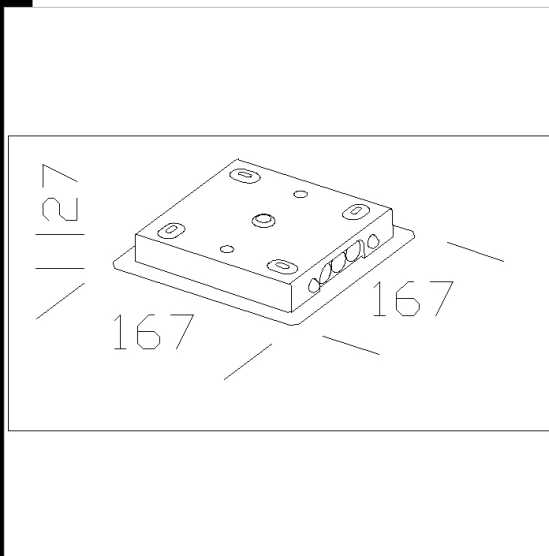

Download
DXF 2D
- 5473.dxf

Branch box

This is recommended for multiple or single wall or ceiling mounted compositions. It contains a terminal for electrical connection.

Code	Kg	WTot	Colour
22005473-00	0,85	0 W	SILVER

Prodotti

- Compendio AR double

- Compendio - COB

- Compendio AR single

The reported luminous flux is the flux emitted by the light source with a tolerance of $\pm 10\%$ compared to the indicated value. The W tot column indicates the total wattage absorbed by the system without exceeding 10% of the indicated