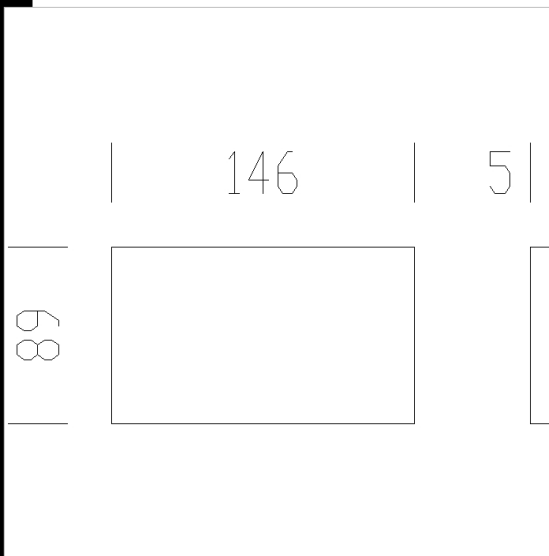

### Download

DXF 2D  
- filiali.dxf

Code	Kg	WTot
22005257-00	0,30	0 W

### Prodotti

- Trial-one ceramic

The reported luminous flux is the flux emitted by the light source with a tolerance of  $\pm 10\%$  compared to the indicated value. The W tot column indicates the total wattage absorbed by the system without exceeding 10% of the indicated