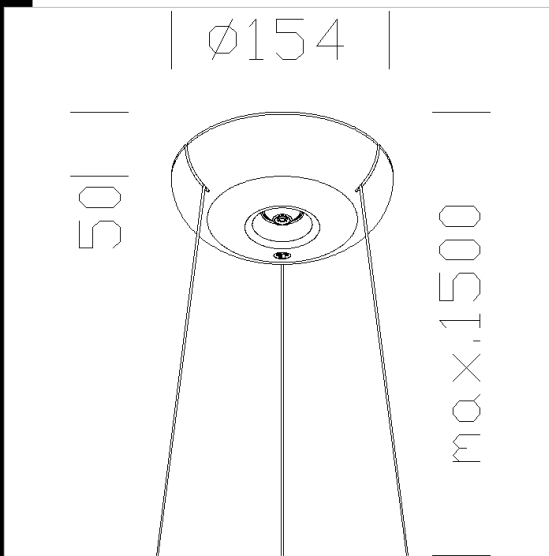

Download

DXF 2D  
- sospensione venere.dxf

Code	Kg	WTot	Colour
22003265-00	0,50	0 W	WHITE

Prodotti

- Venere - LED + Strip LED

- Minerva LED+RGBW

- Venere - LED + LED RGBW

- Minerva LED + colour changing

The reported luminous flux is the flux emitted by the light source with a tolerance of  $\pm 10\%$  compared to the indicated value. The W tot column indicates the total wattage absorbed by the system without exceeding 10% of the indicated