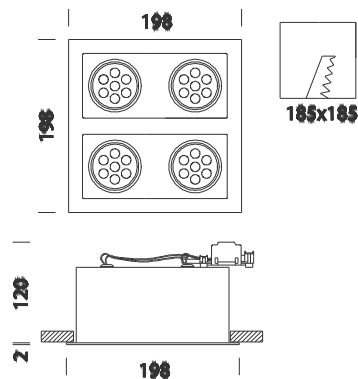

## Minishop 4

Code	Gear	Kg	Colour	Dimensions	W Tot	lamp
182616-00	CLD CELL-D	2.20	white	198x198x120	7	LED white 7W-GU10-520lm-3000K - 36°-CRI 80

Housing: Steel plate.

Coating: Humidity resistant acrylic-resin liquid paint, UV-stabilised.

Regulations: Manufactured in accordance with standards EN60598 - CEI 34 -21. Degree of protection in accordance with standards EN60529.

Power factor:  $\geq 0.8$

Luminous flux maintenance 70% 15000h (L70B50)