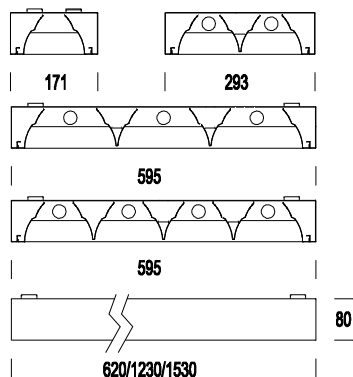

777 Comfort T8 - matt scored

Code	Gear	Kg	Colour	Dimensions	lamp
141201-08	CEL	3.40	white	1230x171x80	FL 1x36-G13-3350lm-4000K-Ra 1b
141202-08	CEL	4.10	white	1530x171x80	FL 1x58-G13-5200lm-4000K-Ra 1b
141203-08	CEL	2.80	white	620x293x80	FL 2x18-G13-1350lm-4000K-Ra 1b
141204-08	CEL	4.50	white	1230x293x80	FL 2x36-G13-3350lm-4000K-Ra 1b
141205-08	CEL	5.40	white	1530x293x80	FL 2x58-G13-5200lm-4000K-Ra 1b
141206-08	CEL	7.50	white	1230x595x80	FL 3x36-G13-3350lm-4000K-Ra 1b
141207-08	CEL	4.30	white	620x595x80	FL 4x18-G13-1350lm-4000K-Ra 1b
141208-08	CEL	7.70	white	1230x595x80	FL 4x36-G13-3350lm-4000K-Ra 1b
141201-09	CEL-E	4.00	white	1230x171x80	FL 1x36-G13-3350lm-4000K-Ra 1b
141202-09	CEL-E	4.70	white	1530x171x80	FL 1x58-G13-5200lm-4000K-Ra 1b
141204-09	CEL-E	5.10	white	1230x293x80	FL 2x36-G13-3350lm-4000K-Ra 1b
141205-09	CEL-E	6.00	white	1530x293x80	FL 2x58-G13-5200lm-4000K-Ra 1b
141206-09	CEL-E	8.10	white	1230x595x80	FL 3x36-G13-3350lm-4000K-Ra 1b
141207-09	CEL-E	4.90	white	620x595x80	FL 4x18-G13-1350lm-4000K-Ra 1b
171208-09	CEL-E	8.20	white	1230x595x80	FL 4x36-G13-3350lm-4000K-Ra 1b

Housing: In sheet steel.
Optics: Matt louvre.

Painting: with polyester powder, UV-stabilized.

Lampholder: In polycarbonate, with contacts in phosphor bronze. Socket G13.

Electric gear: 230V/50Hz power supply. Hard wire, 0.50 sq mm cross section and PVC-HT sheath resistant up to 90°, according to CEI 20-20 standards. 2P+T terminal block with maximum allowed lead cross section of 2.5 sq mm.