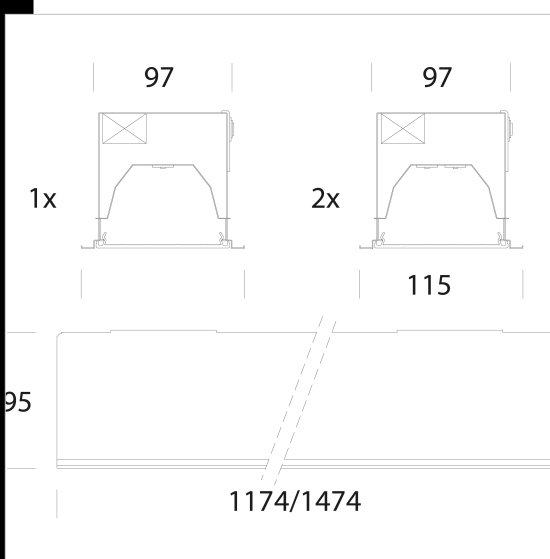

848 Supercomfort

Housing: in steel sheet. Diffuser: in shatterproof and self-extinguishing V2 polycarbonate. Painting: acrylic anionic electrocoating, white, UV-stabilized, upon phosphate treatment. Supplied without mounting brackets for contact mounting on the cross T structure. For non-contact mounting, please order brackets acc. 898/899. LED: Power factor 0.9. Luminous flux maintenance 80%: 50.000h (L80B20). Photobiological safety class: Exempt group.

Versions

L1174mm - 24W - 4000lm - 4000K - CRI>80
 L1474mm - 30W - 5000lm - 4000K - CRI>80
 L1174mm - 48W - 8000lm - 4000K - CRI>80
 L1474mm - 60W - 10000lm - 4000K - CRI>80

Code	Gear	Kg	Watt	Base	Lamps	Colour
153431-00	CLD CELL	3,56	LED white 24W		4000lm-4000K-CRI 80	WHITE
153432-00	CLD CELL	5,08	LED white 30W		5000lm-4000K-CRI 80	WHITE
153434-00	CLD CELL	3,56	LED white 48W		8000lm-4000K-CRI 80	WHITE
153435-00	CLD CELL	5,08	LED white 60W		10000lm-4000K-CRI 80	WHITE

Accessori

- 200 for solid line

- 898 adjustable bracket

- 224 End cap

- 899 bracket

Download

DXF 2D
- 848s.dxf