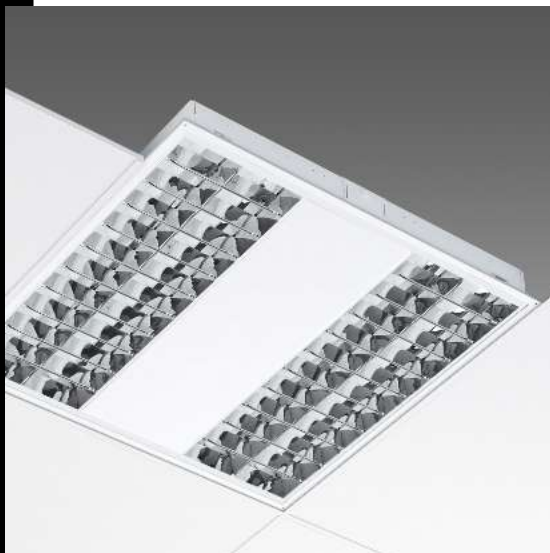

## 858 Minicomfort T5 high-gloss 99.99

Housing: galvanized steel stove pre-enamelling.  
Louvre: Dark light Dark light double parabolic louvres, in high-gloss plated aluminium 99.99. Anti-dazzle and anti-iridescence, very low luminance. PVD treatment.

Lampholder: In polycarbonate, with contacts in phosphor bronze.

Electric gear: Automatic line and are 100% tested on the line 230V/50Hz electronic power supply. Hard wire, 0.50 sqmm cross section, and PVC-HT sheath, resistant up to 90°C, according to CEI 20-20 standards. 2P+T terminal block, with maximum allowed lead cross section of 2.5 sqmm.

Equipment: Quick connectors for electrical line and with door for electrical connections.

Snap fastening optics, which remain attached with nylon cords.

Anti-fingerprint gloves to avoid damage to the louvre during installation.