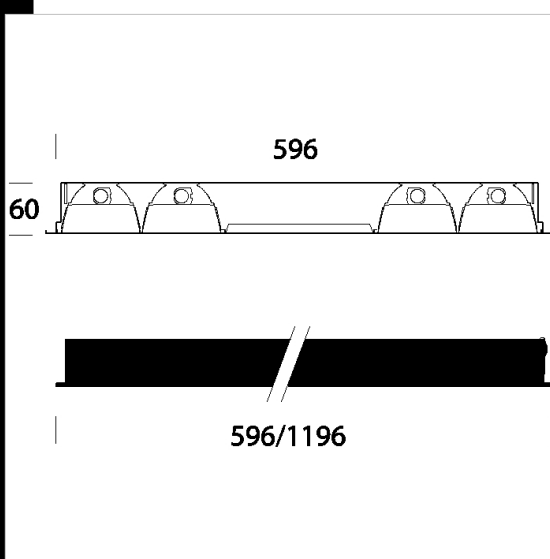

Lampholder: In polycarbonate, with contacts in phosphor bronze.

Electric gear: Automatic line and are 100% tested on the line 230V/50Hz electronic power supply. Hard wire, 0.50 sqmm cross section, and PVC-HT sheath, resistant up to 90°C, according to CEI 20-20 standards. 2P+T terminal block, with maximum allowed lead cross section of 2.5 sqmm.

Minimum size of hole for recessed installation:

Mini Comfort 4x14/3x14/2x14(600x600) = 572x572mm

Mini Comfort 2x14 = 572x270mm

Mini Comfort 4x28/3x28 = 1172x572mm

Mini Comfort 2x28 = 1172x270mm

Code	Gear	Kg	Watt	Base	Lamps	Colour
153421-07	CELL-E	0,00	FL 4x28	G5	2650lm-4000K-Ra 1b	-
153720-0041	CELL-D-D	3,00	FL 4x14	G5	1250lm-4000K-Ra 1b	WHITE
153720-07	CELL-E	2,85	FL 4x14	G5	1250lm-4000K-Ra 1b	WHITE
153720-51	CELL-DH	3,00	FL 4x14	G5	1250lm-4000K-Ra 1b	WHITE
153721-00	CELL	5,29	FL 4x28	G5	2650lm-4000K-Ra 1b	WHITE
153721-0041	CELL-D-D	7,80	FL 4x28	G5	2650lm-4000K-Ra 1b	WHITE
153721-51	CELL-DH	7,80	FL 4x28	G5	2650lm-4000K-Ra 1b	WHITE
153720-00	CELL	3,00	FL 4x14	G5	1250lm-4000K-Ra 1b	WHITE