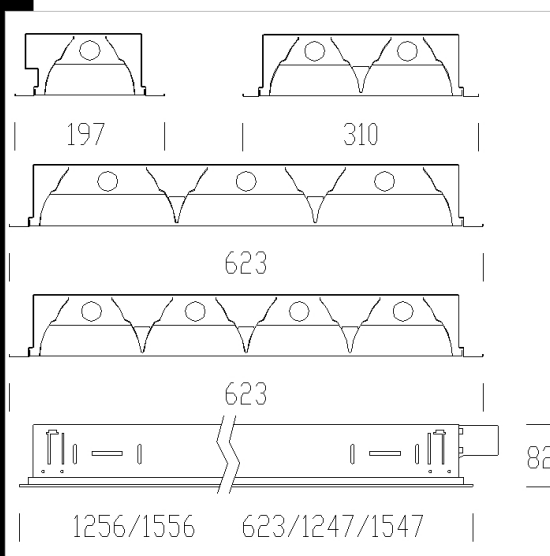

Code	Gear	Kg	Watt	Base	Lamps	Colour
151301-08	CEL-F	3,40	FL 1x36	G13	3350lm-4000K-Ra 1b	WHITE
150304-12	CELF-D	4,20	FL 2x36	G13	3350lm-4000K-Ra 1b	WHITE
151304-09	CELF-E	5,50	FL 2x36	G13	3350lm-4000K-Ra 1b	WHITE
151305-09	CELF-E	6,50	FL 2x58	G13	5200lm-4000K-Ra 1b	WHITE
151303-08	CEL-F	2,60	FL 2x18	G13	1350lm-4000K-Ra 1b	WHITE
151304-08	CEL-F	5,00	FL 2x36	G13	3350lm-4000K-Ra 1b	WHITE
151307-09	CELF-E	4,10	FL 4x18	G13	1350lm-4000K-Ra 1b	WHITE
151301-0041	CELF-D-D	3,08	FL 1x36	G13	3350lm-4000K-Ra 1b	WHITE
151305-0041	CELF-D-D	4,70	FL 2x58	G13	5200lm-4000K-Ra 1b	WHITE
151304-0041	CELF-D-D	4,04	FL 2x36	G13	3350lm-4000K-Ra 1b	WHITE
151307-08	CEL-F	3,61	FL 4x18	G13	1350lm-4000K-Ra 1b	WHITE
151301-09	CELF-E	3,90	FL 1x36	G13	3350lm-4000K-Ra 1b	WHITE
151302-09	CELF-E	5,00	FL 1x58	G13	5200lm-4000K-Ra 1b	WHITE
151302-12	CELF-D	4,50	FL 1x58	G13	5200lm-4000K-Ra 1b	WHITE
151303-12	CELF-D	2,60	FL 2x18	G13	1350lm-4000K-Ra 1b	WHITE
151305-12	CELF-D	5,00	FL 2x58	G13	5200lm-4000K-Ra 1b	WHITE
151307-12	CELF-D	3,67	FL 4x18	G13	1350lm-4000K-Ra 1b	WHITE
151306-09	CELF-E	5,00	FL 3x18	G13	1350lm-4000K-Ra 1b	WHITE
151301-12	CELF-D	3,10	FL 1x36	G13	3350lm-4000K-Ra 1b	WHITE
151302-08	CEL-F	4,50	FL 1x58	G13	5200lm-4000K-Ra 1b	WHITE
151306-12	CELF-D	4,50	FL 3x18	G13	1350lm-4000K-Ra 1b	WHITE
151305-08	CEL-F	6,00	FL 2x58	G13	5200lm-4000K-Ra 1b	WHITE
151302-0041	CELF-D-D	3,88	FL 1x58	G13	5200lm-4000K-Ra 1b	WHITE
151307-0041	CELF-D-D	3,75	FL 4x18	G13	1350lm-4000K-Ra 1b	WHITE
151306-0041	CELF-D-D	4,00	FL 3x18	G13	1350lm-4000K-Ra 1b	WHITE
151306-08	CEL-F	4,50	FL 3x18	G13	1350lm-4000K-Ra 1b	WHITE
151303-09	CELF-E	2,58	FL 2x18	G13	1350lm-4000K-Ra 1b	WHITE

Accessories

CEL-F
IP20
EM
DIMM
MAIN CONTROL SYSTEM
UGR <19
65°
IK07
CELF-E
EL

Download
DXF 2D
- 874.dxf
3DS
- 874_2x36.3ds
3DM
- 874_2x36.3dm
Montaggi
- comfort8.pdf