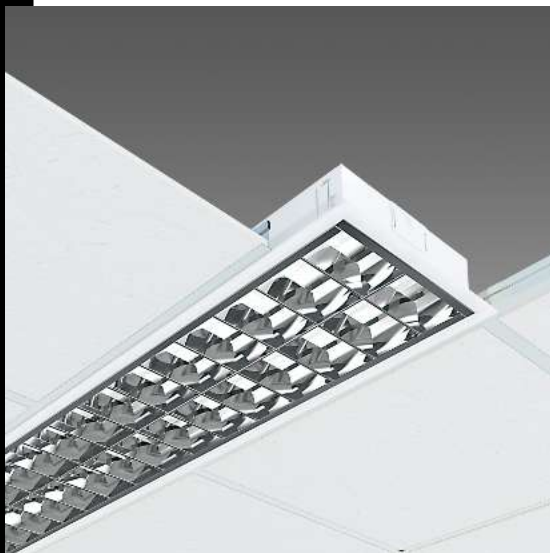

## 874 Comfort T8 - high-gloss 99.99

Housing: in steel sheet.

Louvre: Dark light double parabolic louvres, in high-gloss plated aluminium 99.99. Anti-dazzle and anti-iridescence, very low luminance. PVD treatment.

Coating: acrylic anionic electrocoating, white, UV-stabilized Electric gear: automatic line and 100% tested on the line. 230V/50Hz (CNR) power supply. Hard wire, 0.50 sq mm cross section and PVC-HT sheath resistant up to 90°, according to CEI 20-20 standards. Quick connector +T with maximum allowed lead cross section of 2.5 sq mm.