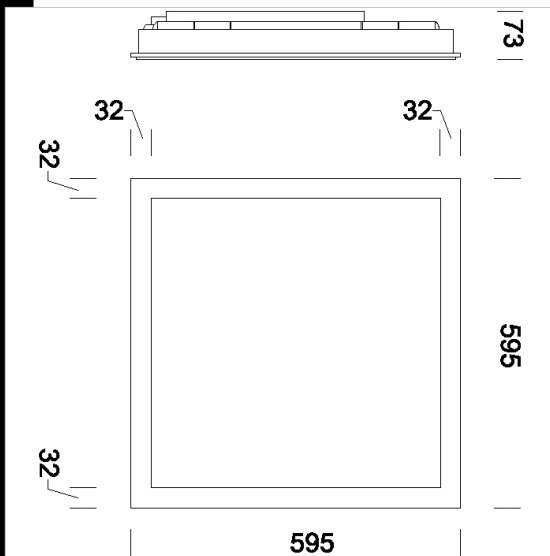

Code	Gear	Kg	Watt	Base	Lamps	Colour
150201-00	CLD CELL-D	4,10	LED white	-	3700lm-4000K-CRI 80	WHITE
150201-07	CLD CELL-D-E	4,10	LED white	-	3700lm-4000K-CRI 80	WHITE
150201-0041	CLD CELL-D-D	4,10	LED white	-	3700lm-4000K-CRI 80	WHITE
150201-9441	CLD CELL-D-D-E	4,10	LED white	-	3700lm-4000K-CRI 80	White

Accessori

- 904 springs for recessed

- 320 steel safety cord

- 587 Presence and light sensor

IK06	HOTEL ★★★★	
	CE	
UV		A+B=
		DIMM
	UGR<19	FLICKER FREE
CLD CELL-D		RG0
v.l. IP43	v.a. IP20	

Download

DXF 2D
- 840n.dxf

Montaggi
- 840.pdf
- 842.pdf
- acc 904.pdf
- 842.pdf
- 840.pdf