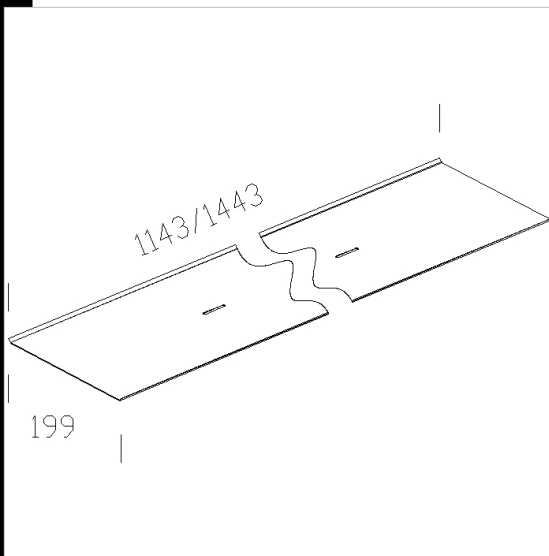

526 Cover - Zenith

For direct lighting.

Code	Kg	Lumen-K-CRI	WTot	Colour
145690-00	1,44	28---	0 W	WHITE
145691-00	1,44	35/49---	0 W	WHITE

Prodotti

- 3845 Zenith T5 - with diffuser

- 3843 Zenith T5 - high-gloss

The reported luminous flux is the flux emitted by the light source with a tolerance of  $\pm 10\%$  compared to the indicated value. The W tot column indicates the total wattage absorbed by the system without exceeding 10% of the indicated