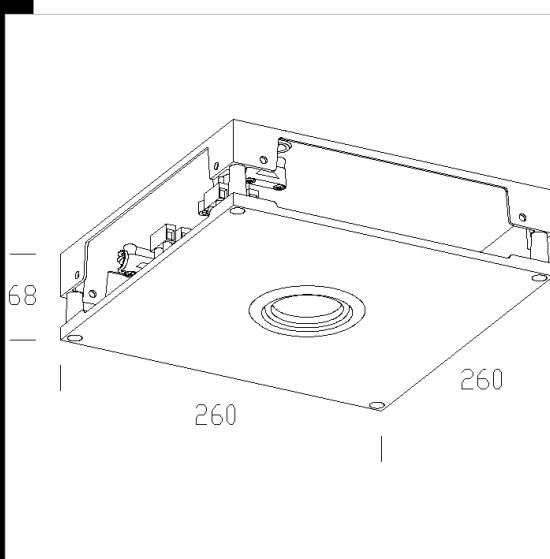

IP20

IK04

Download

DXF 2D  
- 522.dxf

522 Zenith - Cube wiht projector

Housing: Made of die-cast aluminium, with adjustable floodlight aluminium.  
Made of die-cast aluminium. For "L", "T" or "X"

Code	Gear	Kg	Watt	Base	Lamps	Colour
145694-00		1,04	LED white		--	ANTHRACITE
145680-00	CTL	1,22	DICR 35 IRC	GU5.3	4100cd-3000K-	SANDBLASTED SILVER
145681-00	CLD CELL	1,20	LED white		--	SANDBLASTED SILVER
145683-00	CTL	1,22	DICR 35 IRC	GU5.3	4100cd-3000K-	WHITE
145679-00	CTL	1,24	DICR 35 IRC	GU5.3	--	ANTHRACITE
14568200-00	CTL	0,00	LED white		--	ANTHRACITE

Accessories

- 524 end cap - Zenith

- 527 head for cube junction - Zenith