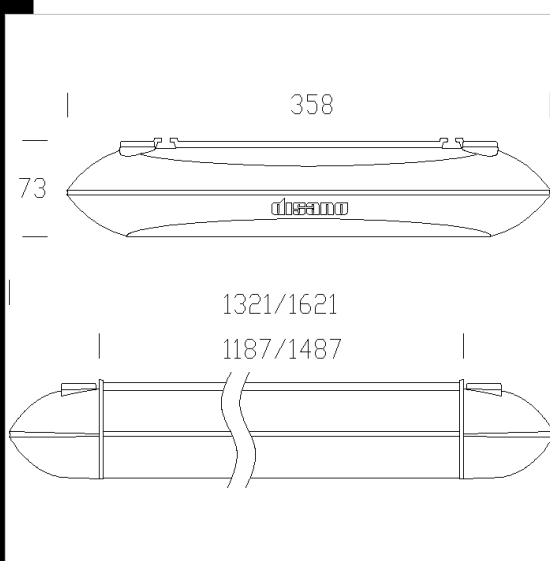

3845 Zenith T5 - with diffuser

Housing: Extruded aluminium with die-cast end caps.
 Diffuser: Clear, V2 self-extinguishing, UV-stabilised polycarbonate. The smooth outside finishing facilitates cleaning, essential to ensure maximum lighting efficiency at all times.
 Coating: Metallic silver or polished white polyester resin powder coating, resistant to corrosion and to saline environments.
 Lampholder: Polycarbonate with phosphorous bronze contacts.
 Electric gear: 230V240-50/60(CELL) power supply with multiwatt ballast. Hard wire, cross-section 0.50 sqmm and high-temperature resistant (up to 90°C) PVC-HT sheath, in accordance with CEI 20-20 standards.
 2P+T terminal block (maximum allowed lead cross-section: 2.5 sqmm).
 Standard supply: The snap-on optic unit remains attached by safety cords.
 Quick connectors for electrical line. 3.5° protection fuse.
 Cover: Optionally, direct light only using acc. 526
 Regulations: Manufactured in compliance with EN60598 - CEI 34 - 21 standards. The level of protection complies with the EN60529 standard.
 Emergency version: In maintained version. In the event of a black-out a single lamp connected to the back-up circuit stays on. Run time 60 minutes.
 On request: A "Main Control System" to supervise the emergency versions (see chapter).
 On request: versions with 3-hour battery life.
 In case of mounting in a continuous line order should include fixtures with subcode 0072 except for the first of the line.