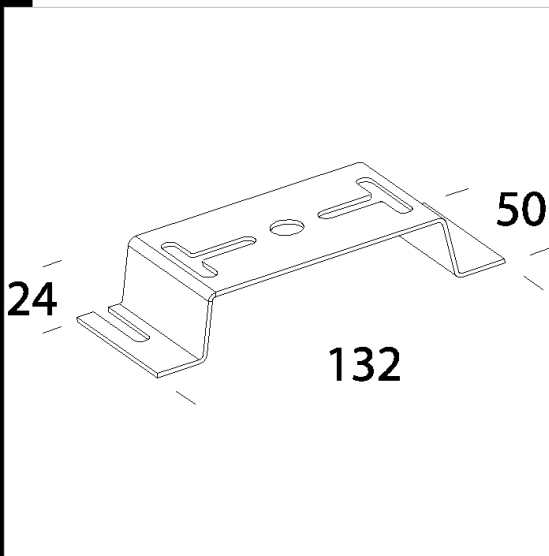

376 ceiling mount

Code	Kg	WTot	Colour
145151-00	0.19	0 W	GALVANIZED

Products

- 3873 Channel 1 T5

- 3874 Channel 2 T5

- 2230 Giano 1 T5

- 2231 Giano 2 T5

- 1768 Sicura - FS symmetric LED

- 1769 Sicura - FL symmetric LED

- 1775 Sicura - elliptical LED

- 1726 Sicura - symmetric T5

- 3878 Channel - direct - indirect light

- 3877 Channel - direct light

The reported luminous flux is the flux emitted by the light source with a tolerance of  $\pm 10\%$  compared to the indicated value. The W tot column indicates the total wattage absorbed by the system without exceeding 10% of the indicated