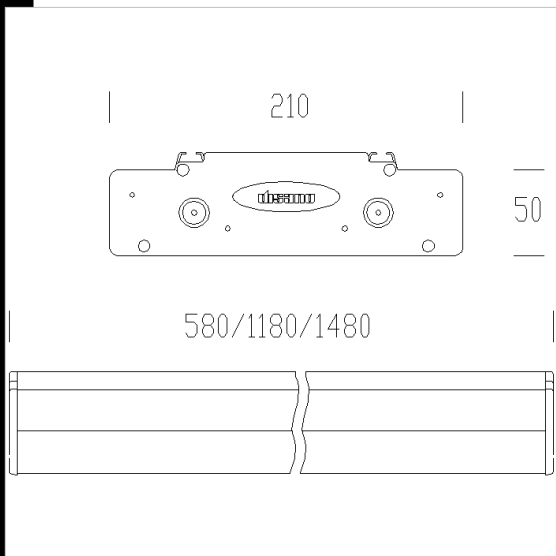

Download
DXF 2D
- 3873-74.dxf
3DS
- disano_3873_channel_1480.3ds
3DM
- disano_3873_channel_1480.3dm
Montaggi
- 3873_mont.dxf