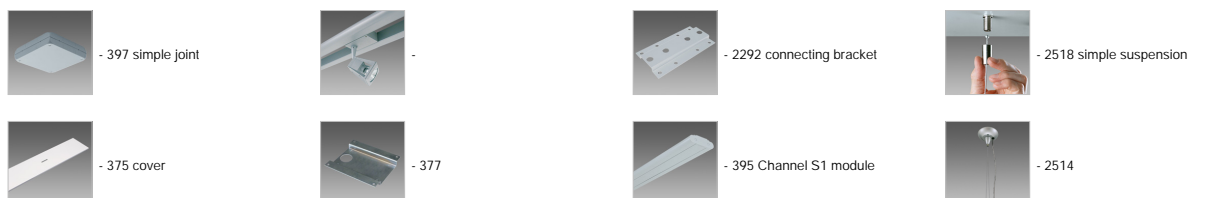

Accessories