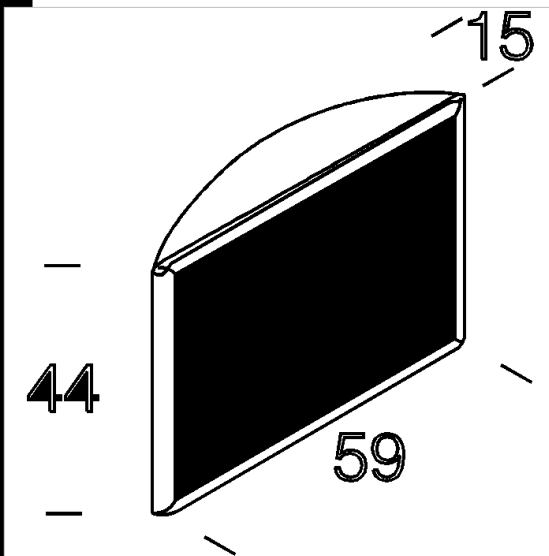

2021end plug

In die-cast aluminium.
To terminate acc. 2019-2059 at the last module in the line.

Download

DXF 2D
- d2021.dxf

Code	Kg	WTot	Colour
144720-00	0.00	0 W	BLACK

Products

- 3087 Top

- 3086 Top

- 3085 Top

- 3084 Top

The reported luminous flux is the flux emitted by the light source with a tolerance of $\pm 10\%$ compared to the indicated value. The W tot column indicates the total wattage absorbed by the system without exceeding 10% of the indicated