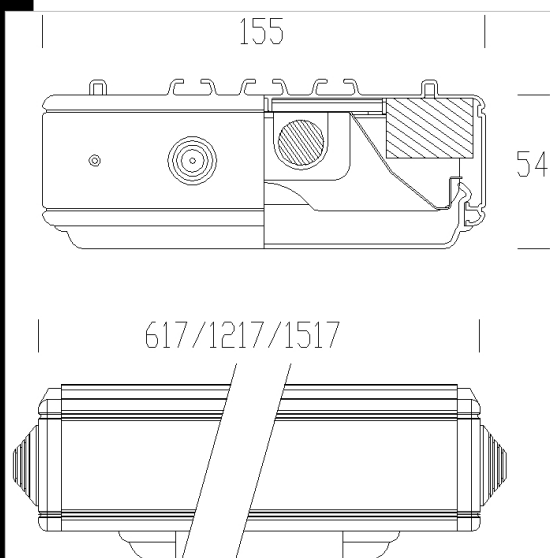

### 3084 Top

Housing: In extruded aluminium, with die-cast aluminium end caps and clear Plexiglas screen with tiny grooves on the inside, smooth on the outside, dust-proof.

Reflector: In high-gloss aluminium.

#### Download

DXF 2D  
- 3084.dxf

Montaggi  
- 3084-5-6-7\_top\_15.pdf

Code	Gear	Kg	Watt	Base	Lamps	Colour
144691-00	CELL	3,38	FL 1x28	G5	2650lm-4000K-Ra 1b	SANDBLASTED SILVER
144695-00	CELL	3,38	FL 1x28	G5	2650lm-4000K-Ra 1b	WHITE
144691-12	CELL-D	3,38	FL 1x28	G5	2650lm-4000K-Ra 1b	SANDBLASTED SILVER
144693-12	CELL-D	4,15	FL 1x49	G5	4350lm-4000K-Ra 1b	SANDBLASTED SILVER
144695-12	CELL-D	3,38	FL 1x28	G5	2650lm-4000K-Ra 1b	WHITE
144697-12	CELL-D	4,15	FL 1x49	G5	4350lm-4000K-Ra 1b	WHITE
144693-00	CELL	4,15	FL 1x49	G5	4350lm-4000K-Ra 1b	SANDBLASTED SILVER
144697-00	CELL	4,15	FL 1x49	G5	4350lm-4000K-Ra 1b	WHITE
144691-07	CELL-E	4,00	FL 1x28	G5	2650lm-4000K-Ra 1b	SANDBLASTED SILVER
144695-07	CELL-E	4,00	FL 1x28	G5	2650lm-4000K-Ra 1b	WHITE
144693-07	CELL-E	4,70	FL 1x49	G5	4350lm-4000K-Ra 1b	SANDBLASTED SILVER
144690-00	CELL	2,10	FL 1x14	G5	1250lm-4000K-Ra 1b	SANDBLASTED SILVER
144597-07	CELL-E	0,00	FL 1x49	G5	4350lm-4000K-Ra 1b	WHITE
144694-00	CELL	2,10	FL 1x14	G5	1250lm-4000K-Ra 1b	WHITE