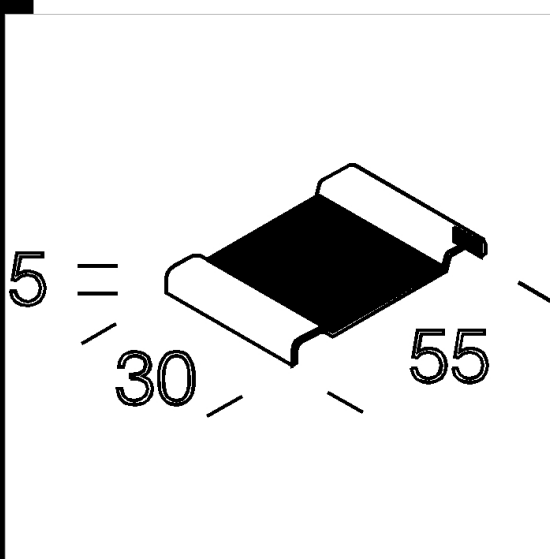

6036 universal connection

In zinc-plated steel.
For installation of Hydro, Lunar, Steel, Eterna, Forma, Echo waterproof fixtures on track 6000.

Download

DXF 2D
- d6036.dxf

Code	Kg	WTot	Colour
132987-00	0,02	0 W	GALVANIZED

The reported luminous flux is the flux emitted by the light source with a tolerance of $\pm 10\%$ compared to the indicated value. The W tot column indicates the total wattage absorbed by the system without exceeding 10% of the indicated