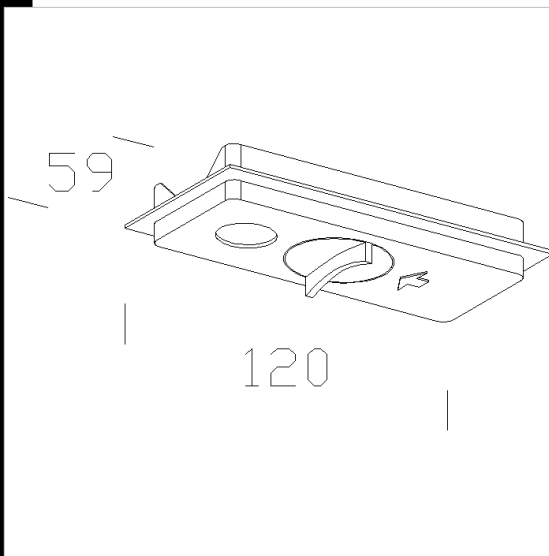

6099 distr.box for pow.track

In self-extinguishing polycarbonate. For quick connection to the track with cable holder to branch power flow, for all Disano fixtures.

Download
DXF 2D
- d6099.dxf

Code	Kg	WTot	Colour
132946-00	0,08	0 W	GREY

The reported luminous flux is the flux emitted by the light source with a tolerance of $\pm 10\%$ compared to the indicated value. The W tot column indicates the total wattage absorbed by the system without exceeding 10% of the indicated